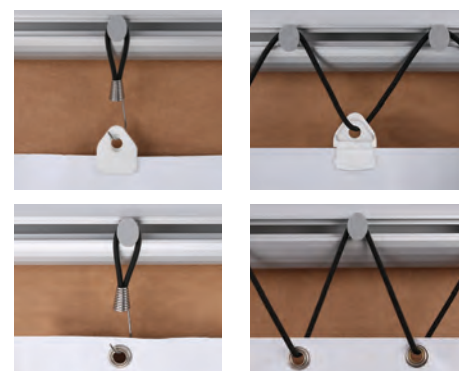

OMNIFRAME

www.omni-frame.com

Omni Frame is suitable for outdoor large format prints.

Omni Frame is a large format Outdoor Banner System, made from lightweight aluminium, ideal for use with PVC eyelet banners.

Omni Frame Banner System is used for large advertising areas which need to be changed regularly. Ideal for forecourts and retail environments, it is also a great accompaniment for marquees and race events.

Omni Frame is suitable for flat, large banners on buildings as well as mounting stand display for indoor and outdoor use. The variable lengths of aluminium profile give you the ability to install banners in individual size. Our banner holder are assembled quickly and easily, they are a real alternative to traditional billboards. These outdoor durable frames are permanently attached to the wall with the banner being attached using elasticated straps. These are perfect displays for forthcoming events, special offers or sales, theatres, garden centres, retail outlets, sports halls, sporting venues, conferences, airports and public areas.

Omni Frame has a smart design and all parts are robust, durable and reusable. The banner is easy to change. Customised sizes available, delivered parts unassembled.

Presentation Box

Simply insert the buttons into the profile, can be replaced at anytime ,even after mounting. Banners need a hollow seam top and bottom and the sides must be eyeletted. Banner can be simply set by one person with no tools required. Several frames, units can be linked together for greater visual impact.